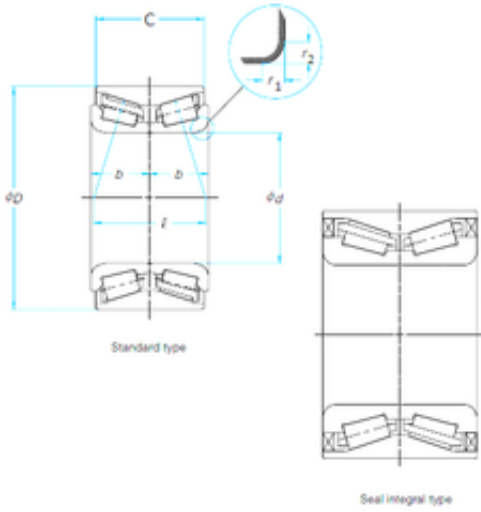

AMERICAN BEARING MFG.CORP.

38 mm x 68 mm x 37 mm Timken
JRM3938A-92UA2 tapered roller bearings

Bearing No. JRM3938A-92UA2

Size	38x68x37 mm
Bore Diameter	38 mm
Outer Diameter	68 mm
Width	37 mm
d	38 mm
D	68 mm
B	37 mm

JRM3938A-92UA2 Bearing 2D drawings and 3D CAD models