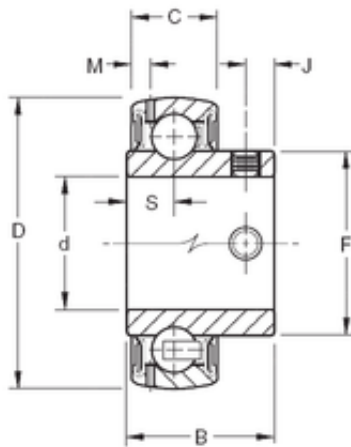

# AMERICAN BEARING MFG.CORP.

23,8125 mm x 52 mm x 28,2 mm Timken  
GYA015RRB deep groove ball bearings

Bearing No. GYA015RRB

Size	23.8125x52x28.2 mm
Bore Diameter	23,8125 mm
Outer Diameter	52 mm
Width	28,2 mm
d	23,8125 mm
D	52 mm
B	28,2 mm
C	15 mm
F	33,7 mm
J	6,35 mm
M	3,61 mm
S	8,84 mm
Thread (G)	M6X1
Weight	0,17 Kg
Basic dynamic load rating (C)	15,8 kN

GYA015RRB Bearing 2D drawings and 3D CAD models