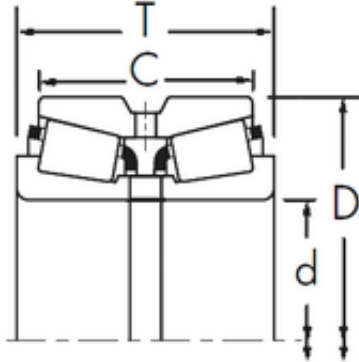

## Timken 399AS/394DC+X1S-399A tapered roller bearings

Bearing No. 399AS/394DC+X1S-399A

399AS/394DC+X1S-399A Bearing 2D drawings and 3D CAD models

Size	68.262x110x52.388 mm
Bore Diameter	68,262 mm
Outer Diameter	110 mm
Width	52,388 mm
d	68,262 mm
D	110 mm
T	52,388 mm
C	46,038 mm
R	5 mm
r	0,8 mm