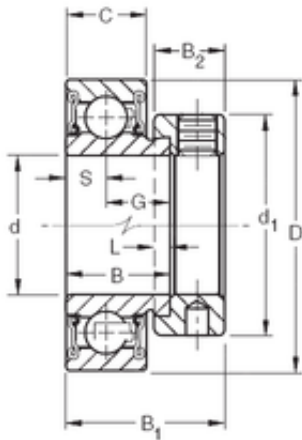

AMERICAN BEARING MFG.CORP.

34,925 mm x 72 mm x 25,4 mm Timken
RA106RR deep groove ball bearings

Bearing No. RA106RR

Size	34.925x72x25.4 mm
Bore Diameter	34,925 mm
Outer Diameter	72 mm
Width	25,4 mm
d	34,925 mm
D	72 mm
B	25,4 mm
C	19 mm
d1	54,4 mm
B1	38,9 mm
B2	17,1 mm
G	15,9 mm
L	4 mm
S	9,5 mm
Weight	0,513 Kg
Basic dynamic load rating (C)	28,5 kN

RA106RR Bearing 2D drawings and 3D CAD models