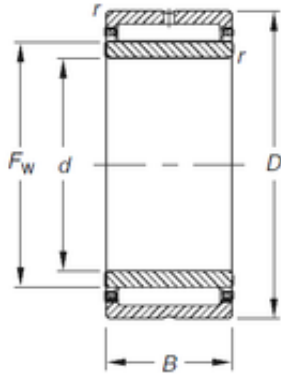

## AMERICAN BEARING MFG.CORP.

22 mm x 34 mm x 20 mm Timken NKJ22/20  
needle roller bearings

Bearing No. NKJ22/20

Size	22x34x20 mm
Bore Diameter	22 mm
Outer Diameter	34 mm
Width	20 mm
d	22 mm
Fw	26 mm
D	34 mm
B	20 mm
C	20 mm
r	0,3 mm
S	2 mm
Weight	0,071 Kg
Basic dynamic load rating (C)	19,7 kN
Basic static load rating (C0)	32 kN
(Grease) Lubrication Speed	17000 r/min

NKJ22/20 Bearing 2D drawings and 3D CAD models