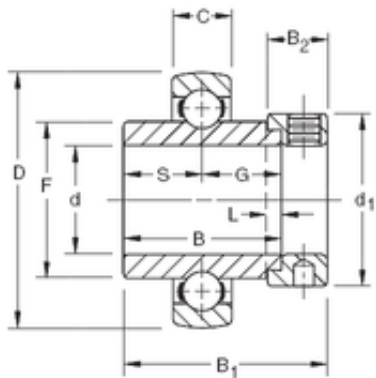

AMERICAN BEARING MFG.CORP.

20,6375 mm x 52 mm x 34,93 mm Timken
SM1013KB deep groove ball bearings

Bearing No. SM1013KB

Size	20.6375x52x34.93 mm
Bore Diameter	20,6375 mm
Outer Diameter	52 mm
Width	34,93 mm
d	20,6375 mm
D	52 mm
B	34,93 mm
C	15 mm
d1	38,1 mm
B1	44,45 mm
B2	13,5 mm
F	33,83 mm
G	17,5 mm
L	4 mm
S	17,5 mm
Weight	0,276 Kg
Basic dynamic load rating (C)	15,6 kN

SM1013KB Bearing 2D drawings and 3D CAD models