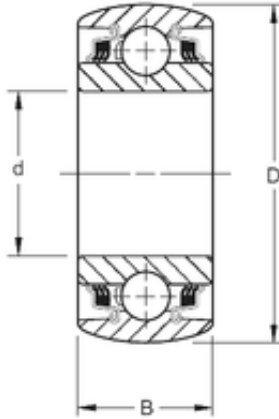

## AMERICAN BEARING MFG.CORP.

ROUND BORE

45,34 mm x 90 mm x 30,18 mm Timken  
W210PPB5 deep groove ball bearings

Bearing No. W210PPB5

Size	45.34x90x30.18 mm
Bore Diameter	45,34 mm
Outer Diameter	90 mm
Width	30,18 mm
d	45,34 mm
D	90 mm
B	30,18 mm
C	30,18 mm
Weight	0,794 Kg
Basic dynamic load rating (C)	39,9 kN

W210PPB5 Bearing 2D drawings and 3D CAD models