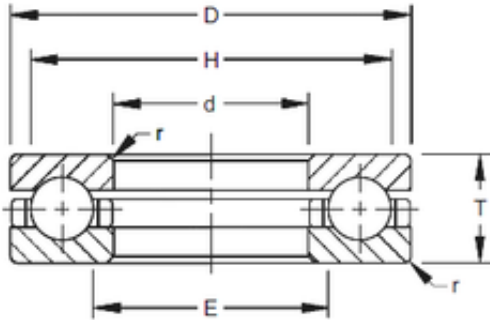

## Timken 57TVB248 thrust ball bearings

Bearing No. 57TVB248

57TVB248 Bearing 2D drawings and 3D CAD models

|                               |                        |
|-------------------------------|------------------------|
| Size                          | 146.05x215.9x47.625 mm |
| Bore Diameter                 | 146,05 mm              |
| Outer Diameter                | 215,9 mm               |
| Width                         | 47,625 mm              |
| d                             | 146,05 mm              |
| D                             | 215,9 mm               |
| T                             | 47,625 mm              |
| r max                         | 2,4 mm                 |
| E                             | 163,5 mm               |
| H                             | 198,4 mm               |
| Weight                        | 5,3 Kg                 |
| Basic dynamic load rating (C) | 810 kN                 |