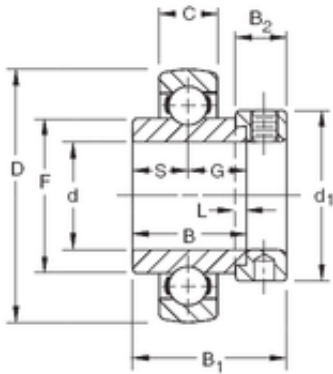

## AMERICAN BEARING MFG.CORP.

30,1625 mm x 72 mm x 36,51 mm Timken  
SMN103KB deep groove ball bearings

Bearing No. SMN103KB

Size	30.1625x72x36.51 mm
Bore Diameter	30,1625 mm
Outer Diameter	72 mm
Width	36,51 mm
d	30,1625 mm
D	72 mm
B	36,51 mm
C	19 mm
d1	49,21 mm
B1	50 mm
B2	17,46 mm
F	43,23 mm
G	19,05 mm
L	4 mm
S	17,46 mm
Weight	0,567 Kg
Basic dynamic load rating (C)	33,5 kN

SMN103KB Bearing 2D drawings and 3D CAD models