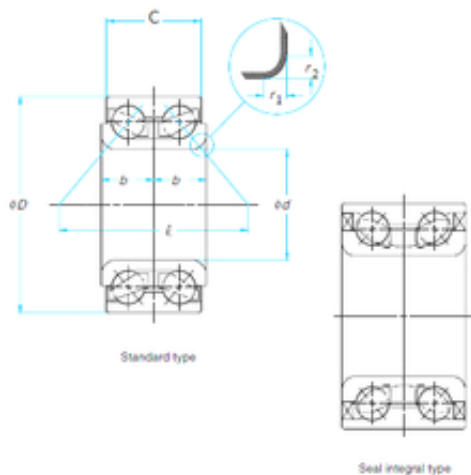

AMERICAN BEARING MFG.CORP.

45 mm x 84 mm x 45 mm Timken WB000025
angular contact ball bearings

Bearing No. WB000025

Size	45x84x45 mm
Bore Diameter	45 mm
Outer Diameter	84 mm
Width	45 mm
d	45 mm
D	84 mm
B	45 mm
C	45 mm
Weight	0,8 Kg

WB000025 Bearing 2D drawings and 3D CAD models