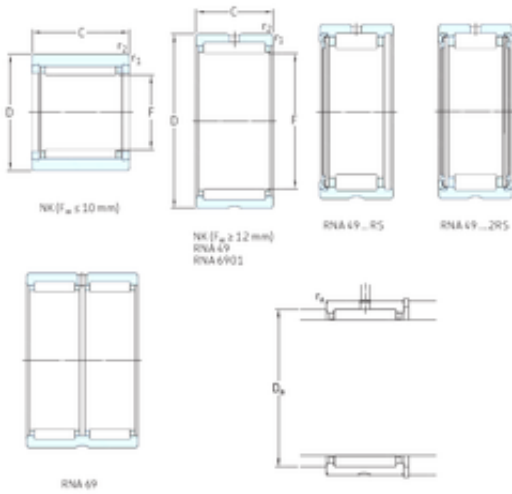

## SKF RNA4852 needle roller bearings

Bearing No. RNA4852

Size	285x320x60 mm
Bore Diameter	285 mm
Outer Diameter	320 mm
Width	60 mm
Fw	285 mm
D	320 mm
C	60 mm
Weight	5,8 Kg
Basic dynamic load rating (C)	358 kN
Basic static load rating (C0)	1199,999 kN
Fatigue load limit (Pu)	114
Reference speed	1400 r/min