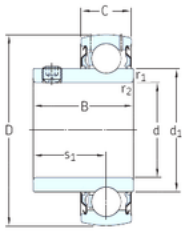

AMERICAN BEARING MFG.CORP.

YAT

31.75 mm x 72 mm x 42,9 mm SKF
YAR207-104-2RF/VE495 deep groove ball
bearings

Bearing No. YAR207-104-2RF/VE495

Size	31.75x72x42.9 mm
Bore Diameter	31.75 mm
Outer Diameter	72 mm
Width	42,9 mm
d	31.75 mm
D	72 mm
B	42,9 mm
C	19 mm
d1	46,1 mm
r1 min.	1 mm
r2 min.	1 mm
s1	25,4 mm
Weight	0,52 Kg
Basic dynamic load rating (C)	25,5 kN
Basic static load rating (C0)	15,3 kN
Fatigue load limit (Pu)	0,655

YAR207-104-2RF/VE495 Bearing 2D drawings and 3D CAD models