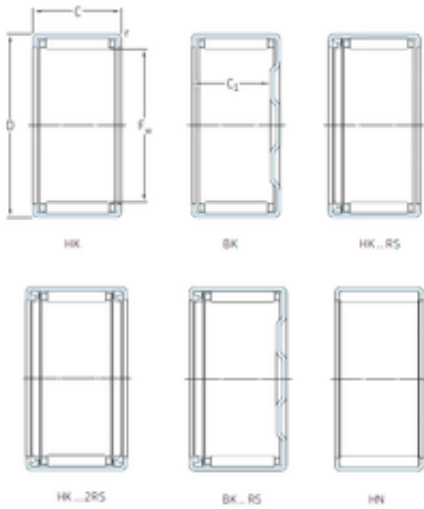

## SKF HK0509 needle roller bearings

Bearing No. HK0509

Size	5x9x9 mm
Bore Diameter	5 mm
Outer Diameter	9 mm
Width	9 mm
Fw	5 mm
D	9 mm
C	9 mm
Weight	0,002 Kg
Basic dynamic load rating (C)	2,38 kN
Basic static load rating (C0)	2,08 kN
Fatigue load limit (Pu)	0,22
Reference speed	22000 r/min

HK0509 Bearing 2D drawings and 3D CAD models