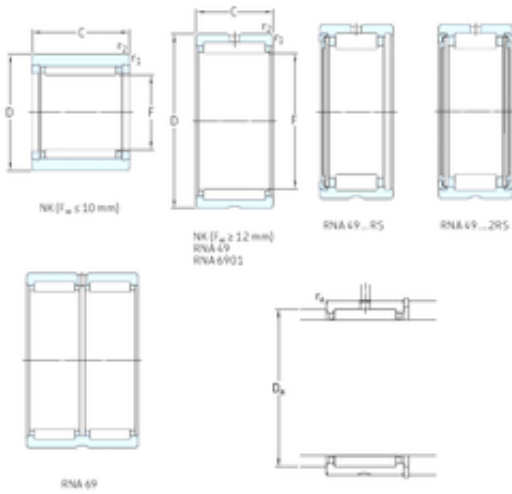

## SKF RNA6915 needle roller bearings

Bearing No. RNA6915

Size	85x105x54 mm
Bore Diameter	85 mm
Outer Diameter	105 mm
Width	54 mm
Fw	85 mm
D	105 mm
C	54 mm
Weight	0,94 Kg
Basic dynamic load rating (C)	130 kN
Basic static load rating (C0)	290 kN
Fatigue load limit (Pu)	37,5
Reference speed	4800 r/min

RNA6915 Bearing 2D drawings and 3D CAD models