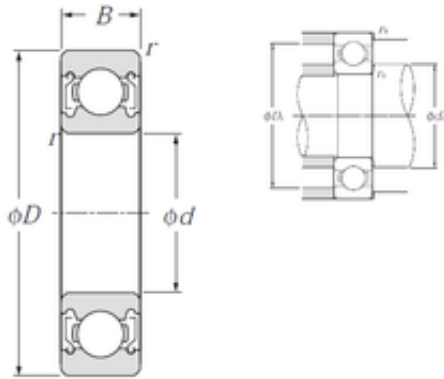

AMERICAN BEARING MFG.CORP.

45 mm x 100 mm x 25 mm NTN 6309ZZ deep groove ball bearings

6309ZZ Bearing 2D drawings and 3D CAD models

Bearing No. 6309ZZ

Size	45x100x25 mm
Bore Diameter	45 mm
Outer Diameter	100 mm
Width	25 mm
d	45 mm
D	100 mm
B	25 mm
C	25 mm
rn	0,5 mm
r min.	1,5 mm
da min.	53 mm
da max	61,5 mm
Da max.	92 mm
ra max.	1,5 mm
Weight	0,814 Kg
Basic dynamic load rating (C)	53 kN
Basic static load rating (C0)	32 kN
(Grease) Lubrication Speed	7 000 r/min
Category	Single Row Ball Bearings
Inventory	0.0
Manufacturer Name	NTN
Minimum Buy Quantity	N/A
Weight / Kilogram	0
Product Group	B00308
Enclosure	2 Metal Shields

AMERICAN BEARING MFG.CORP.

Precision Class	ABEC 1 ISO P0
Maximum Capacity / Filling Slot	No
Rolling Element	Ball Bearing
Snap Ring	No
Internal Special Features	No
Cage Material	Steel
Internal Clearance	C0-Medium
Inch - Metric	Metric
Long Description	45MM Bore; 100MM Outside Diameter; 25MM Outer Race Width; 2 Metal Shields; Ball Bearing; ABEC 1 ISO P0; No Filling Slot; No Snap Ring; No Internal Special Features; C0-Medium Internal Clearance; Ste
Other Features	Deep Groove Shell Alvania Prelubricated
Category	Single Row Ball Bearing
UNSPSC	31171504
Harmonized Tariff Code	8482.10.50.68
Noun	Bearing
Keyword String	Ball
Manufacturer URL	http://www.ntnamerica.com
Weight / LBS	1.8188
Inner Race Width	0 Inch 0 Millimeter
Bore	1.772 Inch 45 Millimeter
Outer Race Width	0.984 Inch 25 Millimeter
Outside Diameter	3.937 Inch 100 Millimeter
bore diameter:	45 mm
precision rating:	ISO Class 0
outside diameter:	100 mm
finish/coating:	Uncoated