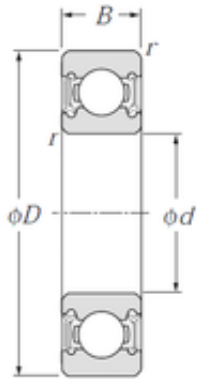

AMERICAN BEARING MFG.CORP.

45 mm x 75 mm x 16 mm NTN 6009LLH deep groove ball bearings

Bearing No. 6009LLH

Size	45x75x16 mm
Bore Diameter	45 mm
Outer Diameter	75 mm
Width	16 mm
d	45 mm
D	75 mm
B	16 mm
C	16 mm
r min.	1 mm
da min.	50 mm
da max	52,5 mm
Da max.	70 mm
ra max.	1 mm
Weight	0,237 Kg
Basic dynamic load rating (C)	21 kN
Basic static load rating (C0)	15,1 kN
Reference speed	6 500 r/min

6009LLH Bearing 2D drawings and 3D CAD models