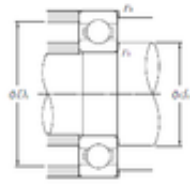

AMERICAN BEARING MFG.CORP.

45 mm x 75 mm x 16 mm NTN 6009LLH deep groove ball bearings

Bearing No. 6009LLH

Size	45x75x16 mm
Bore Diameter	45 mm
Outer Diameter	75 mm
Width	16 mm
d	45 mm
D	75 mm
B	16 mm
C	16 mm
r min.	1 mm
da min.	50 mm
da max	52,5 mm
Da max.	70 mm
ra max.	1 mm
Weight	0,237 Kg
Basic dynamic load rating (C)	21 kN
Basic static load rating (C0)	15,1 kN
Reference speed	6 500 r/min

6009LLH Bearing 2D drawings and 3D CAD models