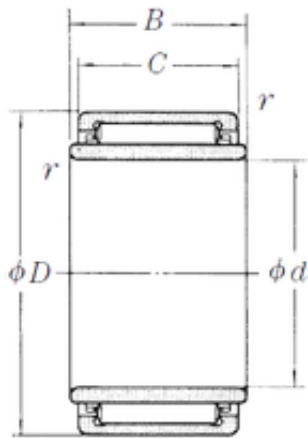

AMERICAN BEARING MFG.CORP.

80 mm x 110 mm x 25 mm NSK LM9011025-1
needle roller bearings

Bearing No. LM9011025-1

Size	80x110x25 mm
Bore Diameter	80 mm
Outer Diameter	110 mm
Width	25 mm
d	80 mm
Fw	90 mm
D	110 mm
B	25 mm
C	25 mm
r min.	1 mm
Weight	0,7 Kg
Basic dynamic load rating (C)	82,5 kN
Basic static load rating (C0)	154 kN

LM9011025-1 Bearing 2D drawings and 3D CAD
models