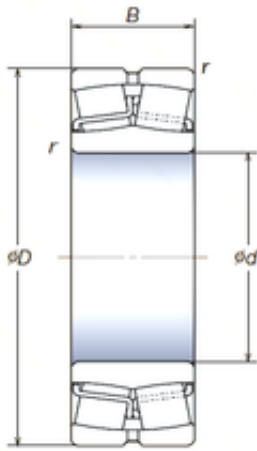

AMERICAN BEARING MFG.CORP.

50 mm x 90 mm x 23 mm NSK
22210SWREAg2E4 spherical roller bearings

Bearing No. 22210SWREAg2E4

Size	50x90x23 mm
Bore Diameter	50 mm
Outer Diameter	90 mm
Width	23 mm
d	50 mm
D	90 mm
B	23 mm
C	23 mm
r min.	1,1 mm
Basic dynamic load rating (C)	124 kN

22210SWREAg2E4 Bearing 2D drawings and 3D CAD models