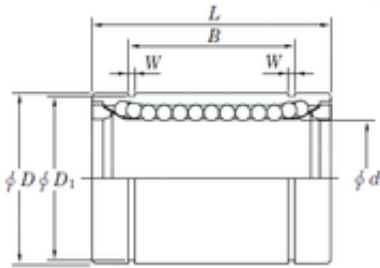

AMERICAN BEARING MFG.CORP.

16 mm x 28 mm x 26.5 mm KOYO SESDM16 linear bearings

Bearing No. SESDM16

Size	16x28x26.5 mm
Bore Diameter	16 mm
Outer Diameter	28 mm
Width	26.5 mm
d	16 mm
D	28 mm
B	26.5 mm
D1	27 mm
L	37 mm
W	1.6 mm
Basic dynamic load rating (C)	774 kN

SESDM16 Bearing 2D drawings and 3D CAD models