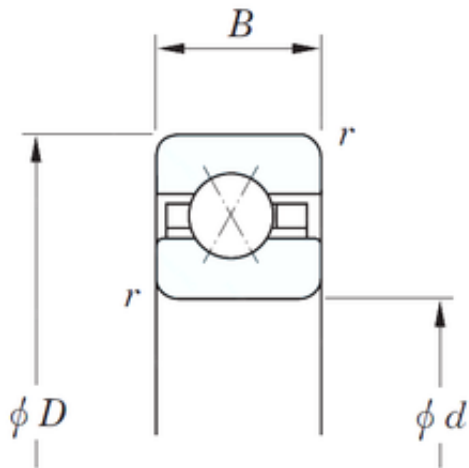

AMERICAN BEARING MFG.CORP.

152,4 mm x 168,275 mm x 7,938 mm KOYO
KBX060 angular contact ball bearings

Bearing No. KBX060

Size	152.4x168.275x7.938 mm
Bore Diameter	152,4 mm
Outer Diameter	168,275 mm
Width	7,938 mm
d	152,4 mm
D	168,275 mm
B	7,938 mm
C	7,938 mm
r	1 mm
Weight	0,2 Kg
Basic dynamic load rating (C)	8,1 kN
Bearing No.	KBX060
r(min)	1
Cr	8.10
C0r	13.0
Mass(kg)	0.200

KBX060 Bearing 2D drawings and 3D CAD models