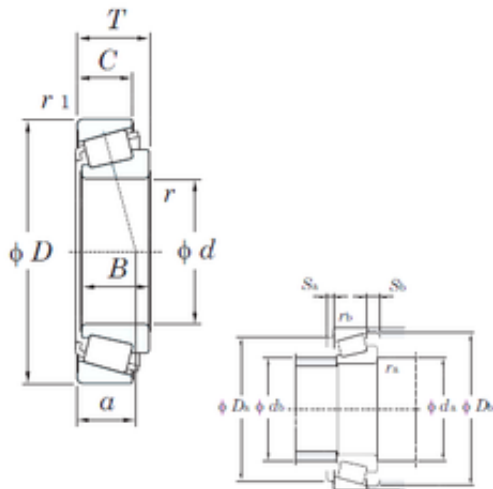

AMERICAN BEARING MFG.CORP.

38,1 mm x 73,025 mm x 25,654 mm KOYO
2788R/2735X tapered roller bearings

Bearing No. 2788R/2735X

Size	38.1x73.025x23.812 mm
Bore Diameter	38,1 mm
Outer Diameter	73,025 mm
Width	23,812 mm
d	38,1 mm
D	73,025 mm
T	23,812 mm
B	25,654 mm
C	19,05 mm
a	15,9 mm
r min.	3,6 mm
r2 min.	0,8 mm
da min.	50 mm
Da	66 mm
db min	43,5 mm
ra max.	3,6 mm
rb max.	0,8 mm
Db	69 mm
Weight	0,442 Kg
Basic dynamic load rating (C)	74,1 kN
Basic static load rating (C0)	92,2 kN
(Grease) Lubrication Speed	5400 r/min
(Oil) Lubrication Speed	7200 r/min
Calculation factor (e)	0,3
Calculation factor (Y0)	1,09

2788R/2735X Bearing 2D drawings and 3D CAD models

AMERICAN BEARING MFG.CORP.