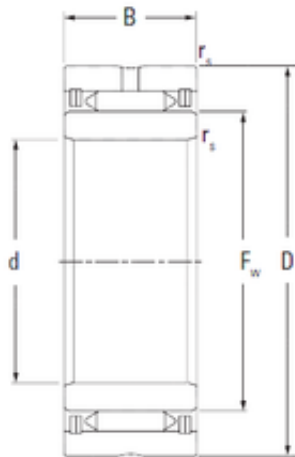

AMERICAN BEARING MFG.CORP.

45 mm x 72 mm x 18 mm KOYO NA1045
needle roller bearings

Bearing No. NA1045

Size	45x72x18 mm
Bore Diameter	45 mm
Outer Diameter	72 mm
Width	18 mm
d	45 mm
Fw	55,4 mm
D	72 mm
B	18 mm
r5 min.	0,85 mm
Weight	0,193 Kg
Basic dynamic load rating (C)	30,5 kN
Basic static load rating (C0)	65 kN
(Grease) Lubrication Speed	4500 r/min

NA1045 Bearing 2D drawings and 3D CAD models