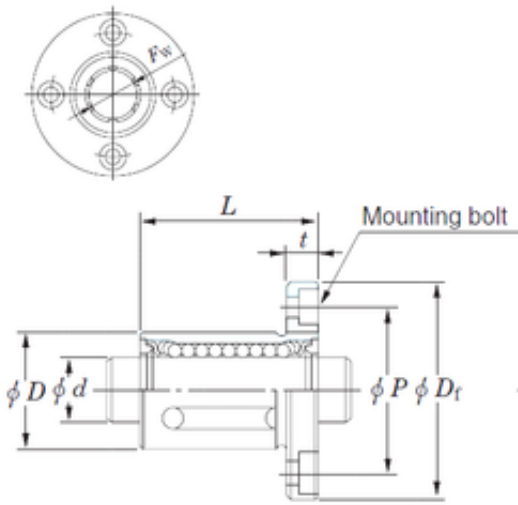

## KOYO SDMF16MG linear bearings

Bearing No. SDMF16MG

SDMF16MG Bearing 2D drawings and 3D CAD models

Bore Diameter	16 mm
Outer Diameter	28 mm
Fw	16 mm
D	28 mm
P	38 mm
t	6 mm
D1	48 mm
K	37 mm
L	37 mm
Bolt (G)	M4
Weight	110 Kg
Basic dynamic load rating (C)	480 kN