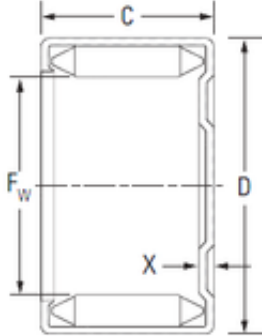

AMERICAN BEARING MFG.CORP.

KOYO MH16161 needle roller bearings

Bearing No. MH16161

Size	25.400x33.338x25.400 mm
Bore Diameter	25.400 mm
Outer Diameter	33.338 mm
Width	25.400 mm
Fw	25.400 mm
D	33.338 mm
C	25.400 mm
x	2.79 mm
b	22.3 mm
Weight	0,062 Kg
Basic dynamic load rating (C)	32.0 kN
Basic static load rating (C0)	69.7 kN

MH16161 Bearing 2D drawings and 3D CAD models