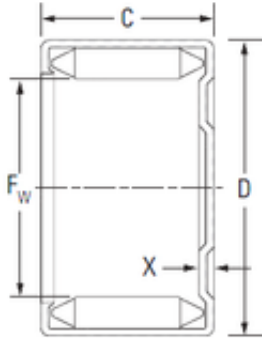

AMERICAN BEARING MFG.CORP.

KOYO MH16161 needle roller bearings

Bearing No. MH16161

Size	25.400x33.338x25.400 mm
Bore Diameter	25.400 mm
Outer Diameter	33.338 mm
Width	25.400 mm
Fw	25.400 mm
D	33.338 mm
C	25.400 mm
x	2.79 mm
b	22.3 mm
Weight	0,062 Kg
Basic dynamic load rating (C)	32.0 kN
Basic static load rating (C0)	69.7 kN

MH16161 Bearing 2D drawings and 3D CAD models