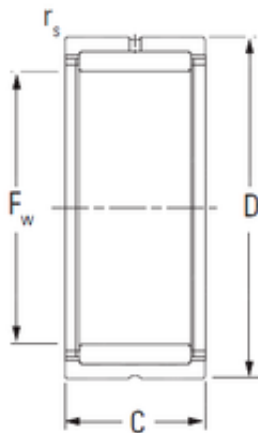

AMERICAN BEARING MFG.CORP.

KOYO RNA6905 needle roller bearings

Bearing No. RNA6905

Size	30x42x30 mm
Bore Diameter	30 mm
Outer Diameter	42 mm
Width	30 mm
F _w	30 mm
D	42 mm
C	30 mm
r5 min.	0,3 mm
Weight	0,127 Kg
Basic dynamic load rating (C)	39,7 kN
Basic static load rating (C ₀)	59,6 kN
(Grease) Lubrication Speed	9700 r/min
Bearing No.	RNA6905
rs(min)	0.3
Cr	39.7
C _{0r}	59.6
C _u	9.30
Grease lub.	9700
Oil lub.	15000
(Refer.) Mass(kg)	0.127

RNA6905 Bearing 2D drawings and 3D CAD models