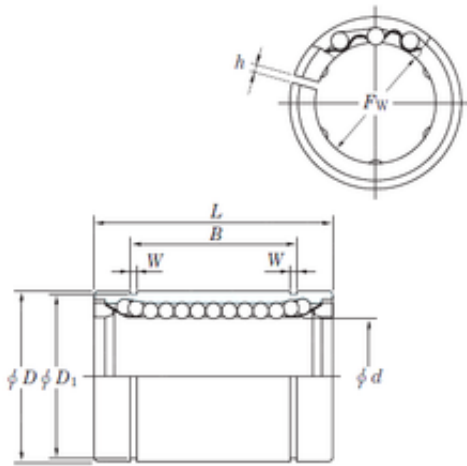

AMERICAN BEARING MFG.CORP.

60 mm x 90 mm x 85 mm KOYO SESDM60 AJ
linear bearings

Bearing No. SESDM60 AJ

Size	60x90x85 mm
Bore Diameter	60 mm
Outer Diameter	90 mm
Width	85 mm
d	60 mm
D	90 mm
h	3 mm
B	85 mm
D1	86.5 mm
L	110 mm
W	3.15 mm
Basic dynamic load rating (C)	4 700 kN

SESDM60 AJ Bearing 2D drawings and 3D CAD models