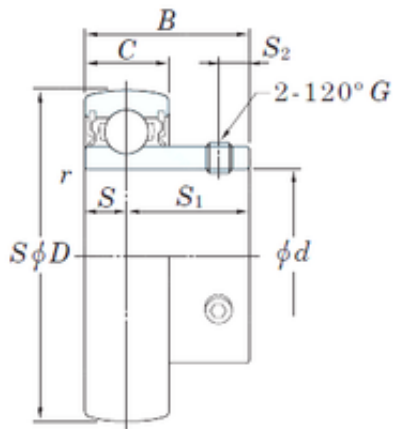

AMERICAN BEARING MFG.CORP.

12 mm x 40 mm x 22 mm KOYO SB201 deep groove ball bearings

Bearing No. SB201

Size	12x40x22 mm
Bore Diameter	12 mm
Outer Diameter	40 mm
Width	22 mm
d	12 mm
D	40 mm
B	22 mm
C	12 mm
S1	16 mm
r min.	0,6 mm
S	6 mm
S2	4 mm
Thread (G)	M5 × 0,5
Weight	0,1 Kg
Basic dynamic load rating (C)	9,55 kN
Basic static load rating (C0)	4,8 kN

SB201 Bearing 2D drawings and 3D CAD models