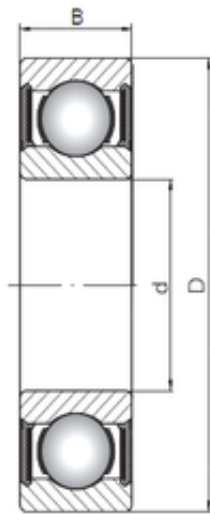

## AMERICAN BEARING MFG.CORP.

120 mm x 215 mm x 40 mm ISO 6224-2RS deep groove ball bearings

Bearing No. 6224-2RS

Size	120x215x40 mm
Bore Diameter	120 mm
Outer Diameter	215 mm
Width	40 mm
d	120 mm
D	215 mm
B	40 mm
C	40 mm
Weight	5,15 Kg

6224-2RS Bearing 2D drawings and 3D CAD models