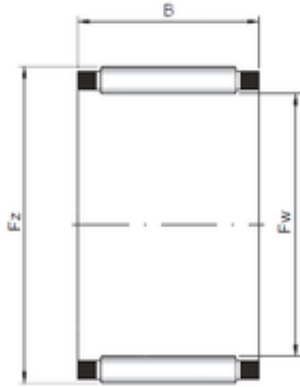

AMERICAN BEARING MFG.CORP.

ISO K15x18x16 needle roller bearings

Bearing No. K15x18x16

Size	15x18x16 mm
Bore Diameter	15 mm
Outer Diameter	18 mm
Width	16 mm
Fw	15 mm
Ew	18 mm
B	16 mm

K15x18x16 Bearing 2D drawings and 3D CAD models