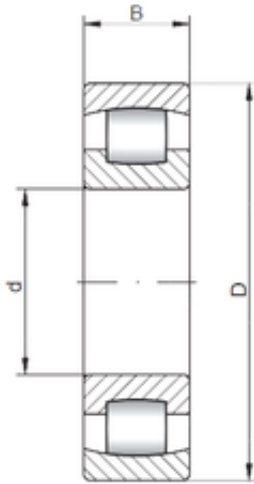

## AMERICAN BEARING MFG.CORP.

65 mm x 140 mm x 33 mm ISO 20313 spherical roller bearings

Bearing No. 20313

Size	65x140x33 mm
Bore Diameter	65 mm
Outer Diameter	140 mm
Width	33 mm
d	65 mm
D	140 mm
B	33 mm
C	33 mm

20313 Bearing 2D drawings and 3D CAD models