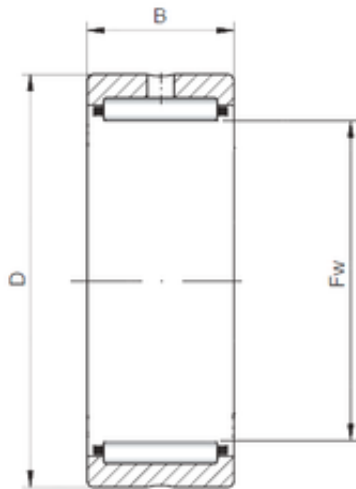

## ISO NK42/30 needle roller bearings

Bearing No. NK42/30

Size	42x52x30 mm
Bore Diameter	42 mm
Outer Diameter	52 mm
Width	30 mm
Fw	42 mm
D	52 mm
C	30 mm

NK42/30 Bearing 2D drawings and 3D CAD models